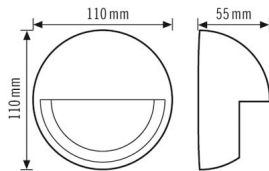

DATA SHEET

MD-W COVER SR

Item number **GTIN**
EM10041129 4015120041129

Product description

- Covering cap for MD-W200i motion detector

Technical data

GENERAL

Device category	Cover
-----------------	-------

HOUSING

Dimensions	Height/Depth 55 mm, Ø 110 mm
Weight	48 g
Colour	silver-grey, similar to RAL 9006

Dimension drawing

Detailed product description

- Covering cap for MD-W200i motion detector
- With grey spacer for surface cable feed