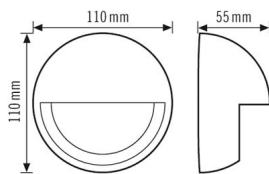

MD-W COVER BK

Item number **GTIN**
EM10041112 4015120041112

Product description

- Covering cap for MD-W200i motion detector

Technical data

GENERAL

Device category	Cover
-----------------	-------

HOUSING

Dimensions	Height/Depth 55 mm, Ø 110 mm
Weight	43 g
Colour	black, similar to RAL 9005

Dimension drawing

Detailed product description

- Covering cap for MD-W200i motion detector
- With black spacer for surface cable feed